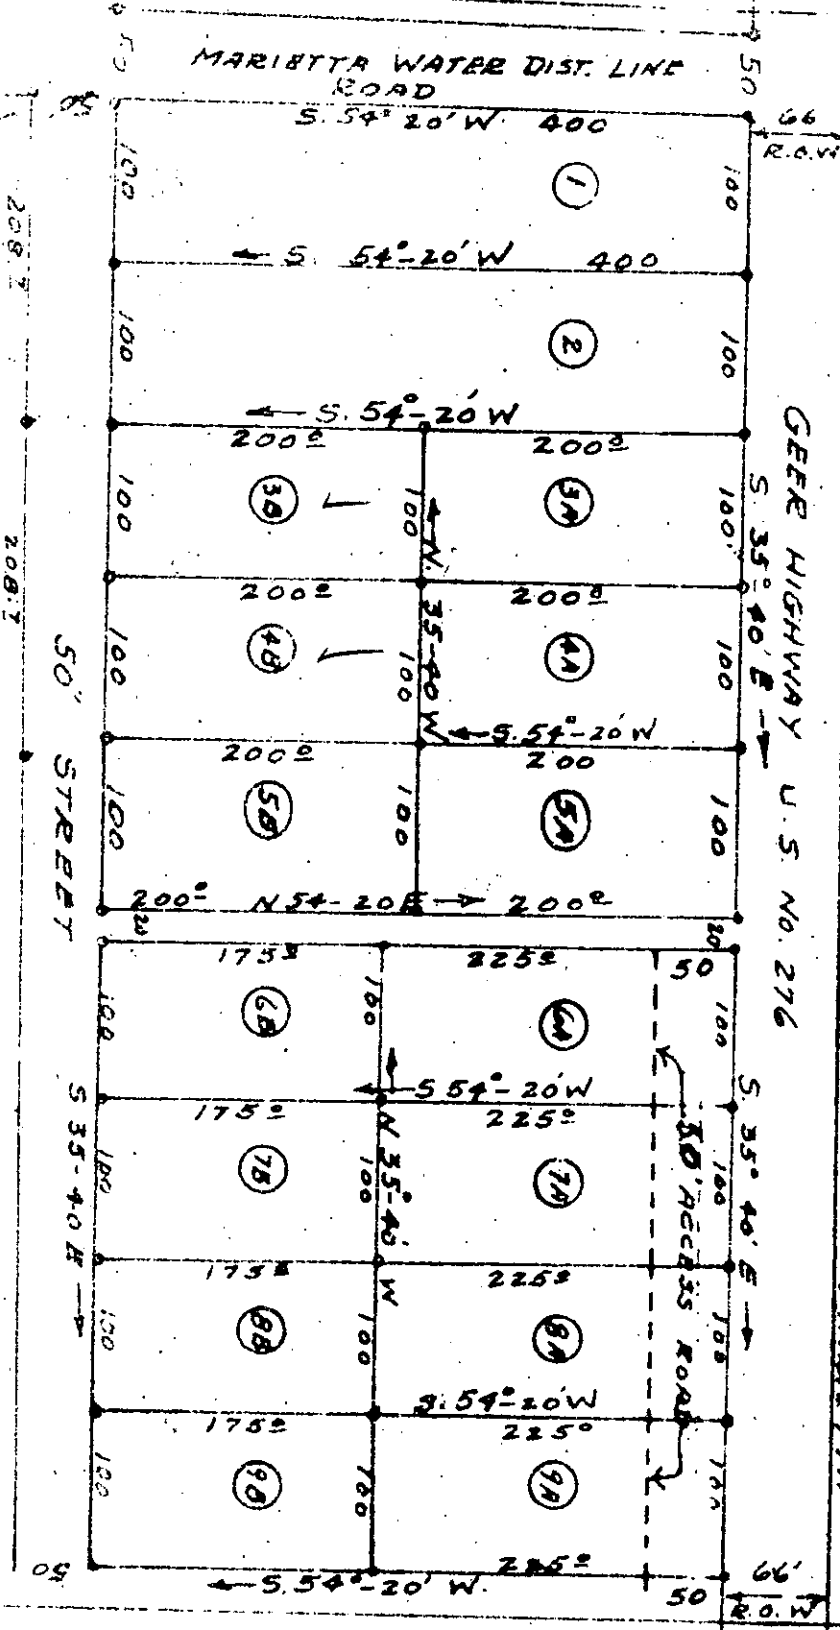

CLEVELAND

TRUE MERIDIAN BY OBSERVATION IS S. 36.20'E MARIETTA

GEER HIGHWAY U.S. NO. 276

REVISED PART OF

MIDWAY ACRES

NEAR MARIETTA S.C.

CLEVELAND TWP GREENVILLE CO

SOUTH CAROLINA

SUEVER

MAY 1952

1952

Recorded January 19, 1968 At 4:40 P.M. # 19471